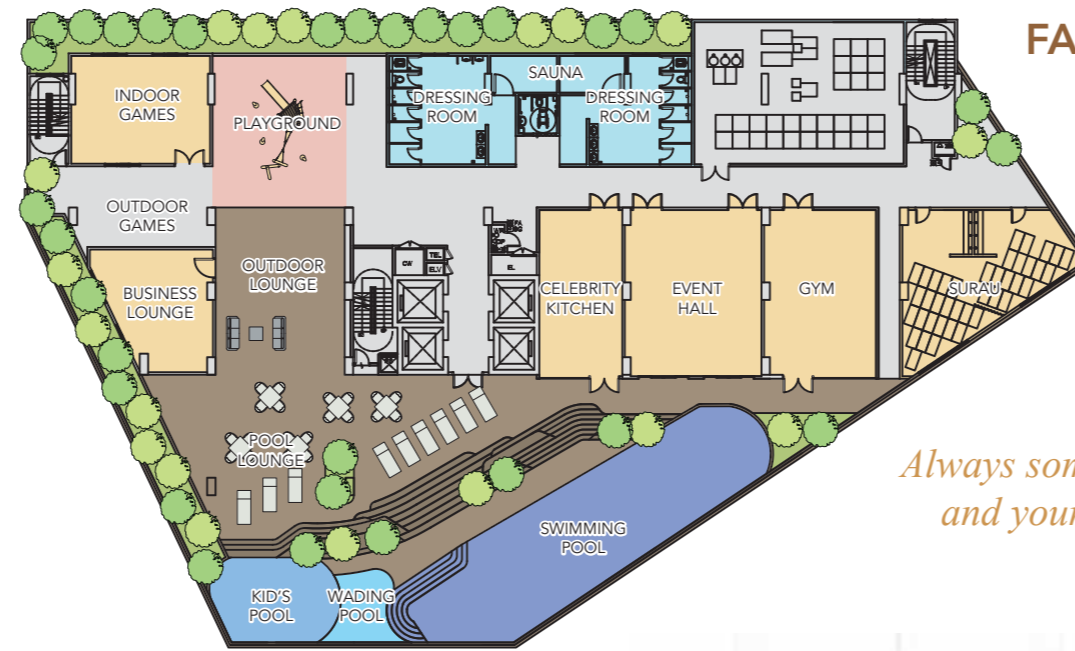

LIVING IN ABUNDANCE

With only 216 units, feel invigorated and experience what it is to live in a low density home.

Home has never felt sweeter when you can enjoy your pragmatic lifestyle amenities with more privacy.

"A house is made with walls and beams. A home is made with love and dreams."

Contact: +6018 207 2008
 Facebook: 216 Residences
<https://216residence.com/>

FACILITY FLOOR @ Level 7

Always something for you and your loved ones.

"Home Is Where Love Resides; Memories Are Created; And Laughter Never Ends"

TYPICAL FLOOR UNIT LAYOUTS

TYPE A · A1 · A2
658 sqft | 2 Bed 2 Bath

TYPE B · B1
832 sqft | 2 Bed 2 Bath

TYPE B2
804 sqft | 2 Bed 2 Bath