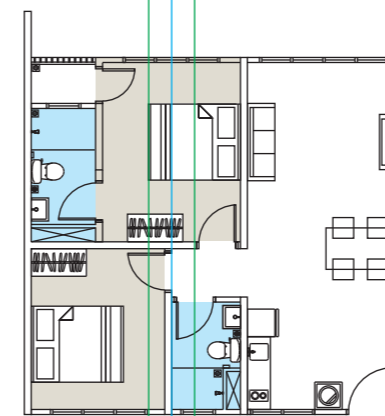

"A house is made with walls and beams. A home is made with love and dreams."

Contact: +6018 207 2008
 Facebook: 216 Residences
<https://216residence.com/>

FACILITY FLOOR @ Level 7

Always something for you and your loved ones.

"Home Is Where Love Resides; Memories Are Created; And Laughter Never Ends"

TYPICAL FLOOR UNIT LAYOUTS

TYPE A · A1 · A2
658 sqft | 2 Bed 2 Bath

TYPE B · B1
832 sqft | 2 Bed 2 Bath

TYPE B2
804 sqft | 2 Bed 2 Bath

TYPE C
831 sqft | 3 Bed 2 Bath

TYPE C1
854 sqft | 3 Bed 2 Bath

TYPE C2
847 sqft | 3 Bed 2 Bath

TYPE D
1,023 sqft | 3 Bed 2 Bath