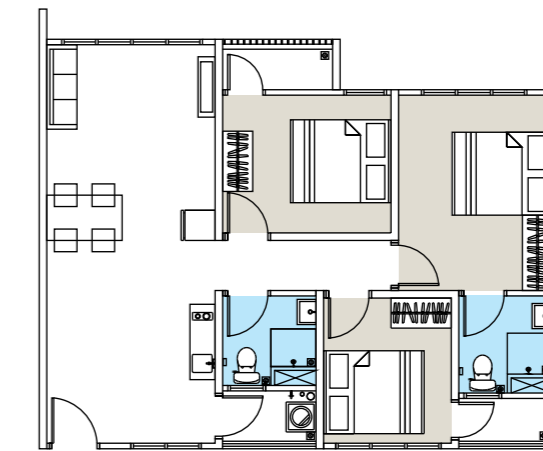

"Home Is Where Love Resides; Memories Are Created; And Laughter Never Ends"

TYPICAL FLOOR UNIT LAYOUTS

TYPE A · A1 · A2
658 sqft | 2 Bed 2 Bath

TYPE B · B1
832 sqft | 2 Bed 2 Bath

TYPE B2
804 sqft | 2 Bed 2 Bath

TYPE C
831 sqft | 3 Bed 2 Bath

TYPE C1
854 sqft | 3 Bed 2 Bath

TYPE C2
847 sqft | 3 Bed 2 Bath

TYPE D
1,023 sqft | 3 Bed 2 Bath